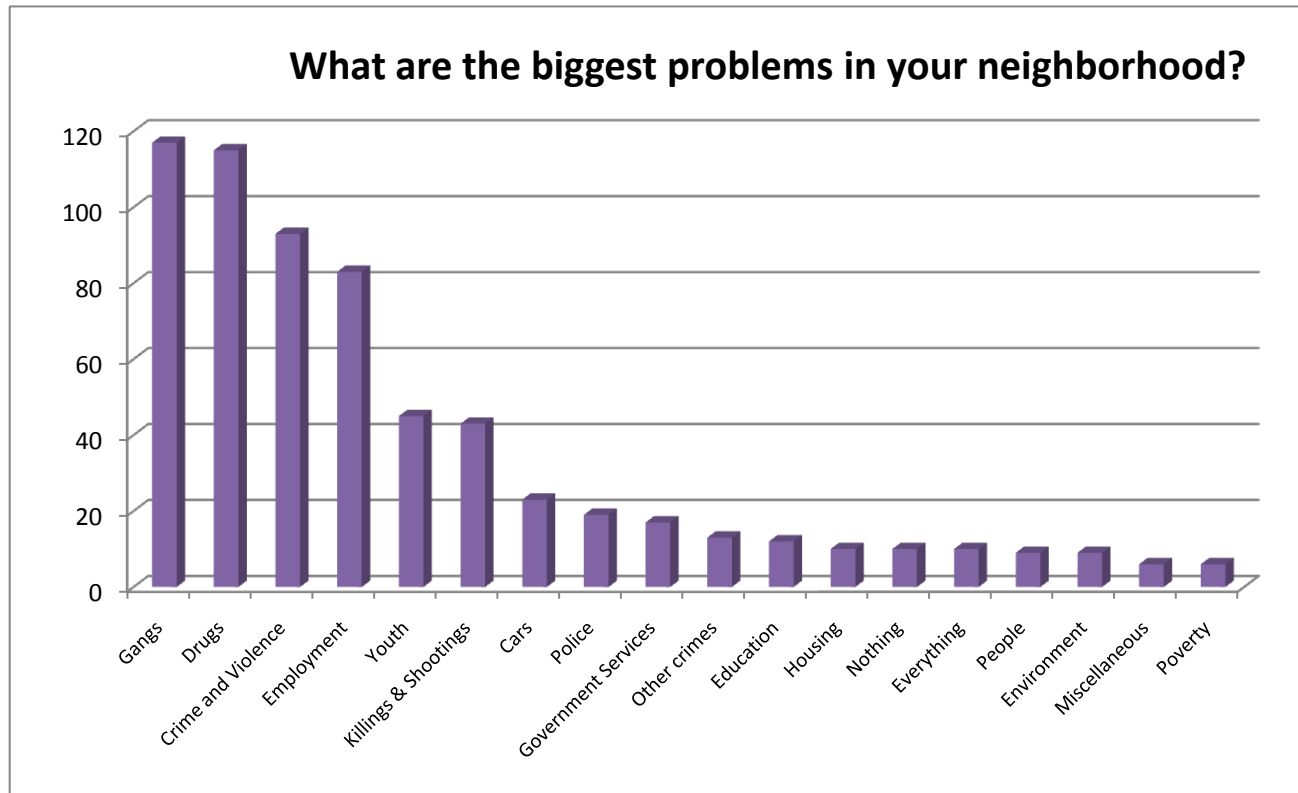

What are the biggest problems in your neighborhood?

Problems In Newark		% of Answers	% of Responders
Gangs	117	18%	29%
Drugs	115	18%	29%
Crime and Violence	93	15%	23%
Employment	83	13%	21%
Youth	45	7%	11%
Killings & Shootings	43	7%	11%
Cars	23	4%	6%
Police	19	3%	5%
Government Services	17	3%	4%
Other crimes	13	2%	3%
Education	12	2%	3%
Housing	10	2%	3%
Nothing	10	2%	3%
Everything	10	2%	3%
People	9	1%	2%
Environment	9	1%	2%
Miscellaneous	6	1%	2%
Poverty	6	1%	2%
Totals	640	100%	100%

Data compiled and depicted here is the original research and property of The Center for Collaborative Change and may be reproduced or quoted for educational or community development purposes, crediting The Center for Collaborative Change.

Data compiled and depicted here is the original research and property of The Center for Collaborative Change and may be reproduced or quoted for educational or community development purposes, crediting The Center for Collaborative Change.